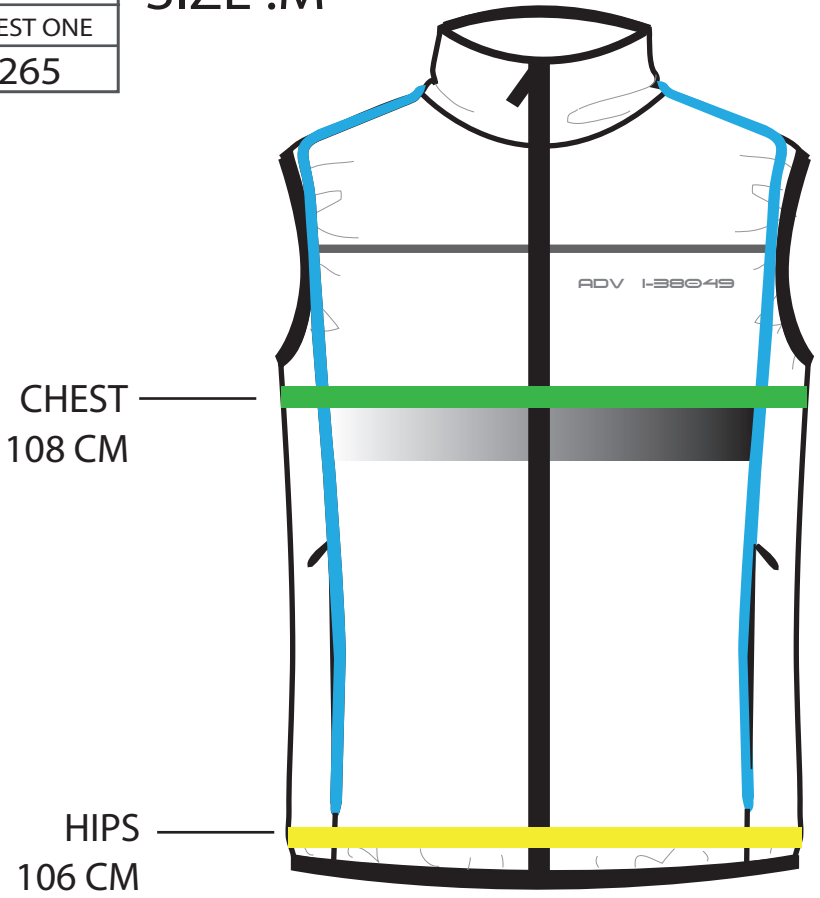

ADV I-38049
NIGHT VISION VEST ONE
COD. VE 200 265

SIZE :M

SIZE	XS	S	M	L	XL	2XL
CHEST	96	102	108	114	120	126
HIPS	98	101	106	112	118	124
GARMENT BACK LENGTH	65	66	67	68	69	70