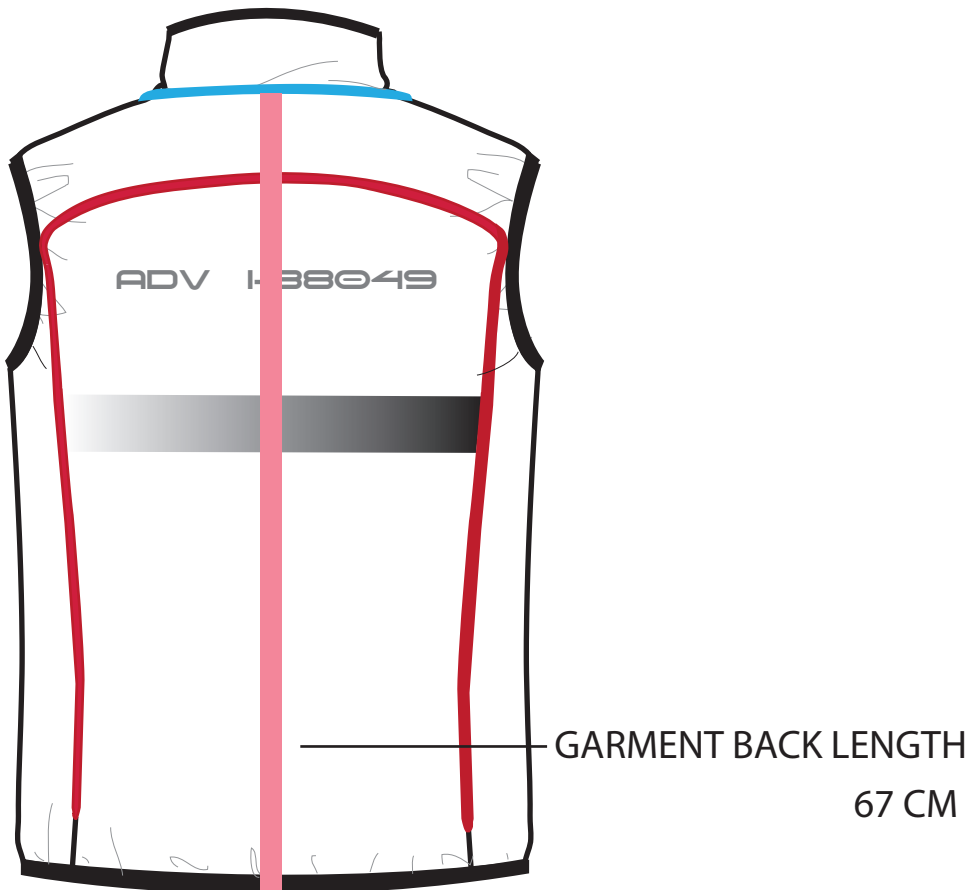

ADV I-38049
NIGHT VISION VEST ONE
COD. VE 200 265

SIZE :M

SIZE	XS	S	M	L	XL	2XL
CHEST	96	102	108	114	120	126
HIPS	98	101	106	112	118	124
GARMENT BACK LENGTH	65	66	67	68	69	70